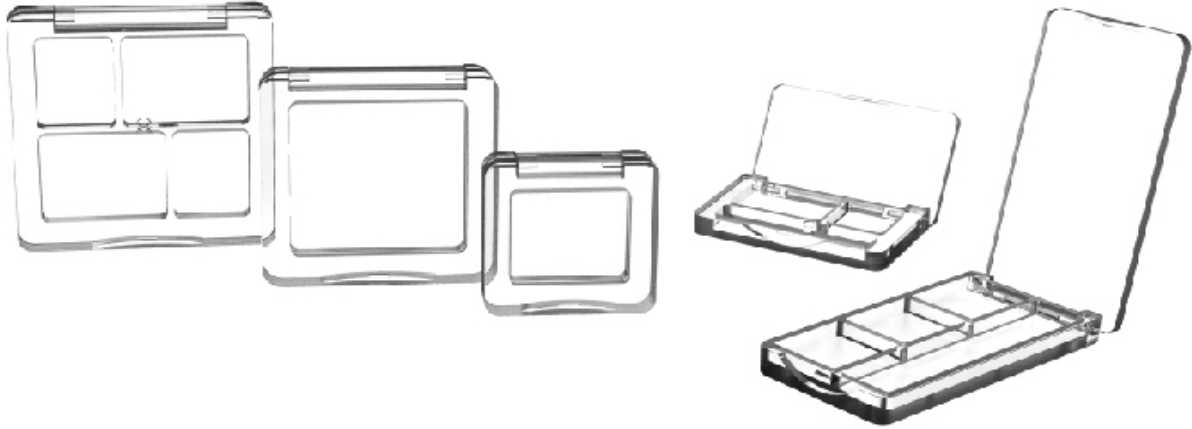

HJS-657B1B

Container size:
L59.5 W61 H15.7
Pan well size:
Ø59.2 H4.4

HJS-658B1B

Container size:
L108.9 W110.1 H16
Pan well size:
Ø80.5 H4.7

Apple Concept

蘋果款

HJS-941A

Container size:
L43 W43 H12.3