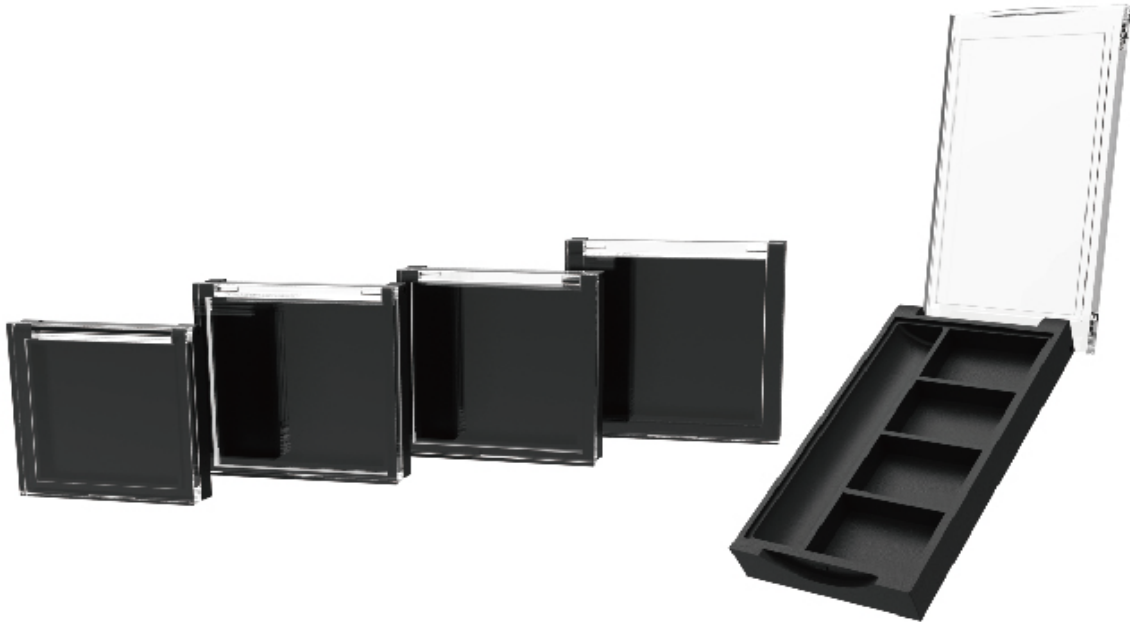

Classic Square Collectio

CK款

HJS-723A

Container size:
L50 W50 H9.7

Pan well size:
L39.3 W38.5 H3.3

HJS-761A

Container size:
L57.6 W58.8 H12

Pan well size:
L47.2 W14.6 H5

HJS-761B

Container size:
L57.6 W58.8 H12

Pan well size:
L23 W32.9 H5

HJS-761C

Container size:
L57.6 W58.8 H12

Pan well size:
L45.5 W21.7 H5

Unit
mm

HJS-761D

Container size:
L57.6 W58.8 H12

Pan well size:
L46.9 W46.9 H5

HJS-761E

Container size:
L57.6 W58.8 H12

Pan well size:
L47 W25.9 H5

HJS-761F

Container size:
L57.6 W58.8 H12

Pan well size:
L22.4 W26 H5

HJS-761G

Container size:
L57.6 W58.8 H12

Pan well size:
L22.4 W22.4 H5