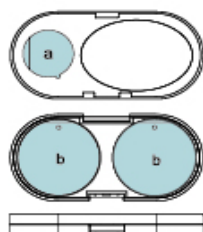

Container size:
Ø115.3 H14.3

Pan well size:
a:L20.5 W21.5 H4
b:L54.5 W19.8 H4.6

HJS-927A

Container size:
Ø15.3 H14.3

Pan well size:
a:L64.8 W21 H4.6
b:L54.5 W19.6 H4.6
c:L20.5 W21.5 H4

Eyeglasses Case Concept

眼鏡盒

HJS-429A

Container size:
L65.2 W39.3 H10.5

Pan well size:
Ø27.2 H4.6

HJS-435B

Container size:
L94.3 W49.6 H12.6

Pan well size:
Ø36.9 H5

HJS-435C

Container size:
L94.3 W49.6 H12.6

Pan well size:
Ø26.5 H5

HJS-486A

Container size:
L130 W40 H11.7

Pan well size:
Ø23.5 H3.1

Unit
mm

HJS-439A2

Container size:
L139.1 W69 H17.3

Pan well size:
a:Ø36.7 H4
b:Ø57.4 H4.8

HJS-439C16AB

Container size:
L138.6 W68.6 H16.7

Pan well size:
Ø58.2 H4

HJS-439D16BC

Container size:
L138.8 W69 H16.7

Pan well size:
Ø59.1 H5.5

HJS-439D16CC